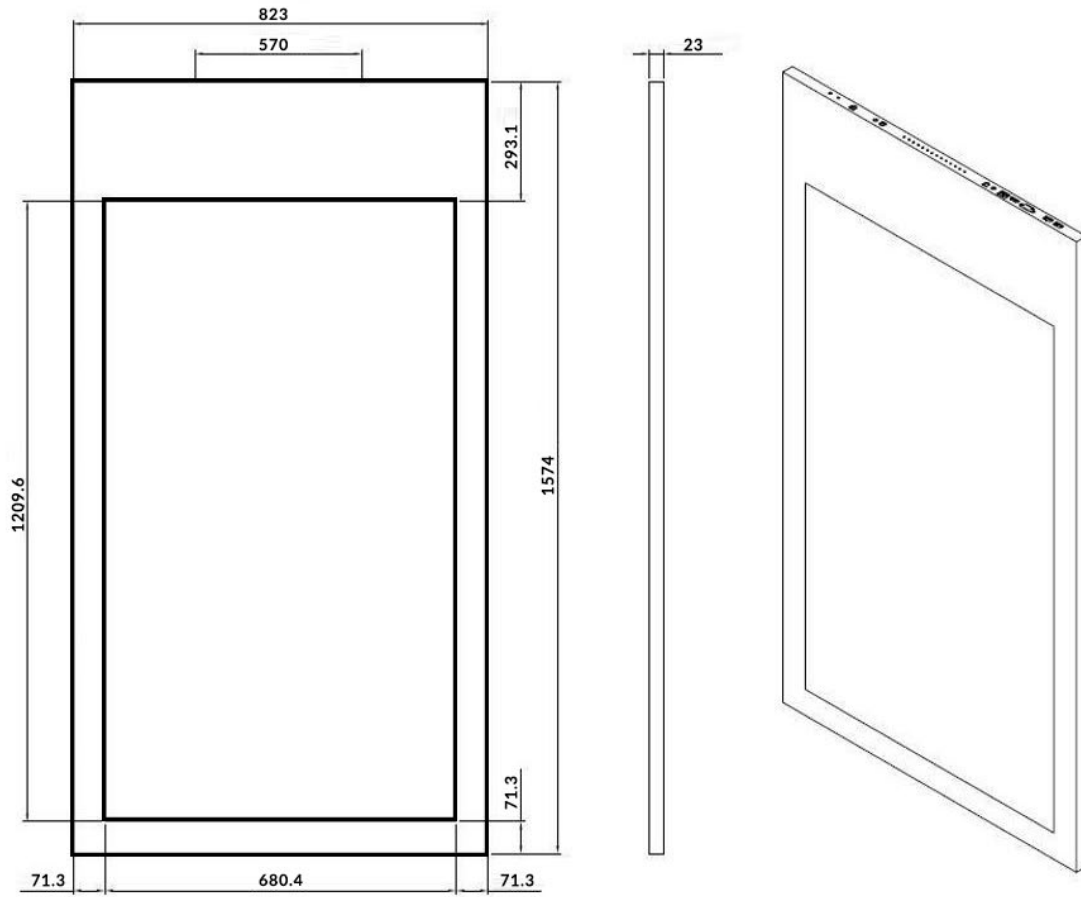

Technical Drawing - MÖ Omni Channel 55" Centralised Control Hanging Double-Sided Window Display

---