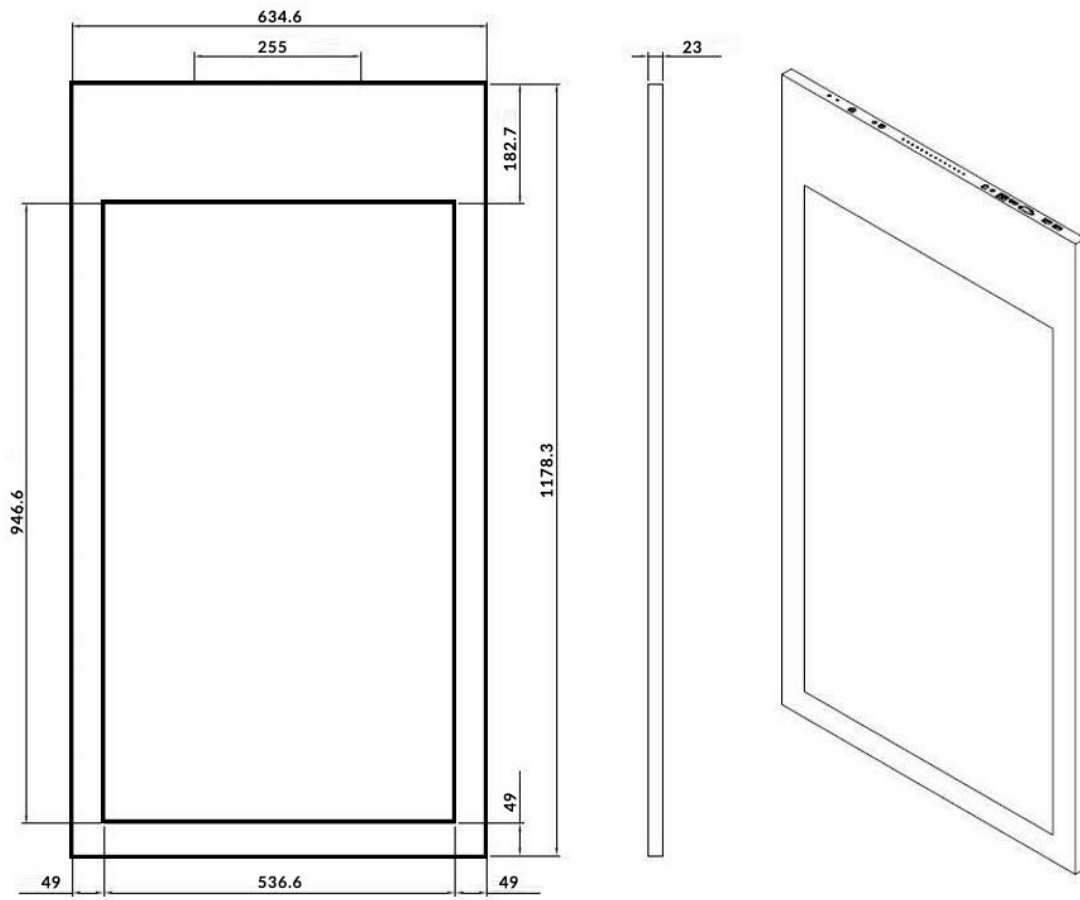

Technical Drawing - MÖ Omni Channel 43" Centralised Control Hanging Double-Sided Window Display

---