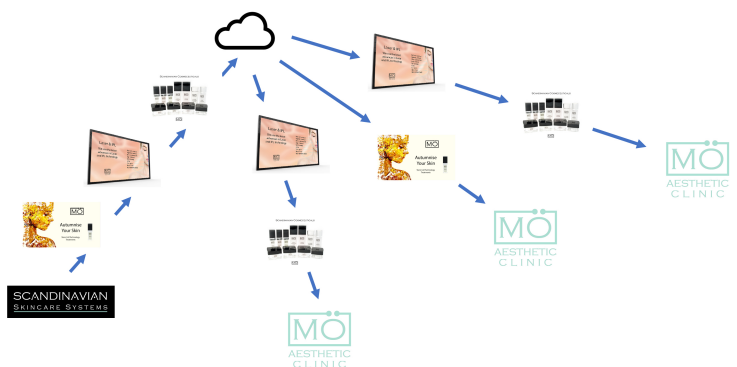

Ultra Resistant Blackening Defect (up to 110°C)

LCD panels exposed to direct sunlight suffer from temporary blackening defect. These displays use a special high brightness panel that can withstand surface temperatures up to 110°C with no blackening defect occurring.

Window Displays (700cd/m²)

Brightness is paramount when using outward facing screens, these displays use commercial grade high brightness panels (700cd/m²); more than twice the brightness of a standard home TV to allow easy readability in window displays.